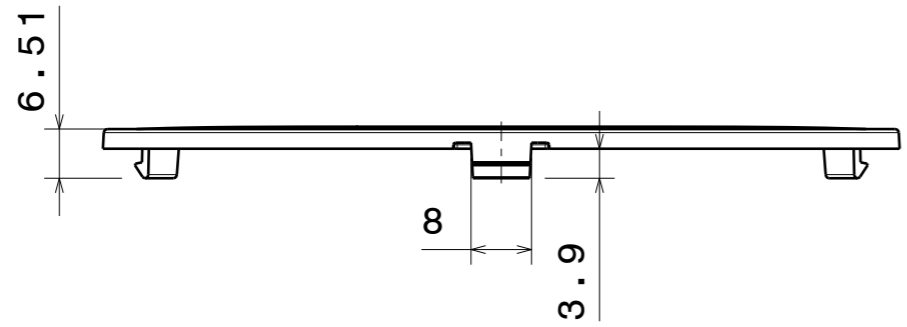

H G F E D C B A

Front view

Top view

Isometric view

INDEX	PART NO	DESCRIPTION	MATERIAL	COLOUR
1	C11996	LENA-LENS	PC	

Tolerances if not otherwise shown
According to DIN ISO 2768-1
Linear measures: class C
According to DIN ISO 2768-2
Form and position: class L

SIZE	PART NUMBER
A3	C11996

SCALE	1:1	WEIGHT	24,98 g	SHEET	1/1
-------	-----	--------	---------	-------	-----

H G B A