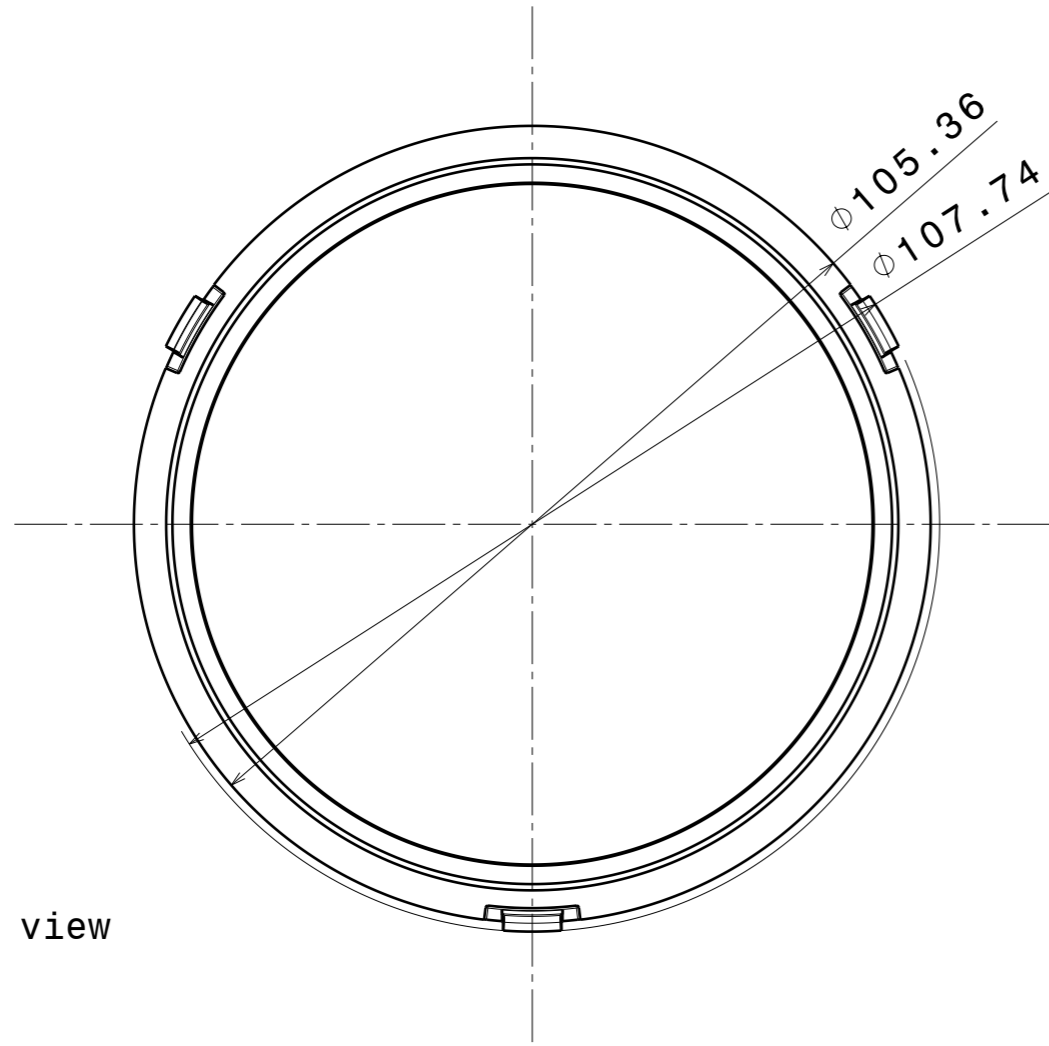

H G F E D C B A

Front view

Top view

Isometric view

INDEX	PART NO	DESCRIPTION	MATERIAL	COLOUR
1	C11996	LENA-LENS	PC	

Tolerances if not otherwise shown
According to DIN ISO 2768-1
Linear measures: class C
According to DIN ISO 2768-2
Form and position: class L

SIZE	PART NUMBER
A3	C11996

SCALE	1:1	WEIGHT	24,98 g	SHEET	1/1
-------	-----	--------	---------	-------	-----

H G B A